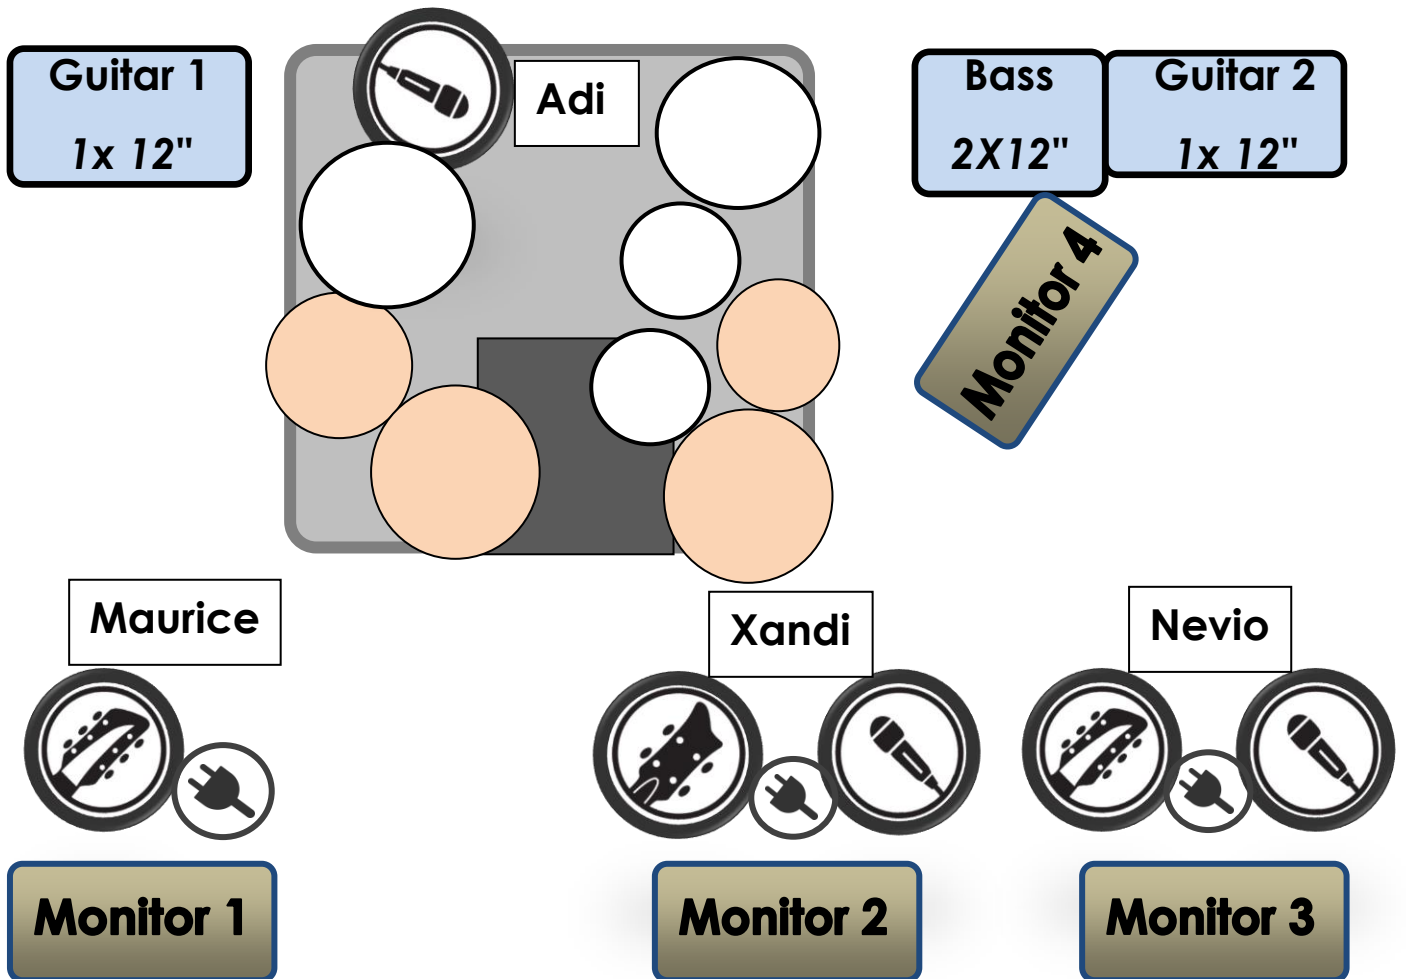

ROOFTOP SAILORS TECHRIDER

Please provide any sort of mounting for the backdrop!

Backdrop 400x250 cm w/ 3 holes

Channel	Instrument
1	Kick in
2	Kick out
3	SN top
4	SN bottom
5	HiHat
6	Tom 1
7	Floor Tom 2
8	Floor Tom 3
9	OH L
10	OH R
11	Bass
12	Git. SL
13	Git. SR
14	Voc. SL
15	Voc. Center
16	Voc. Drums